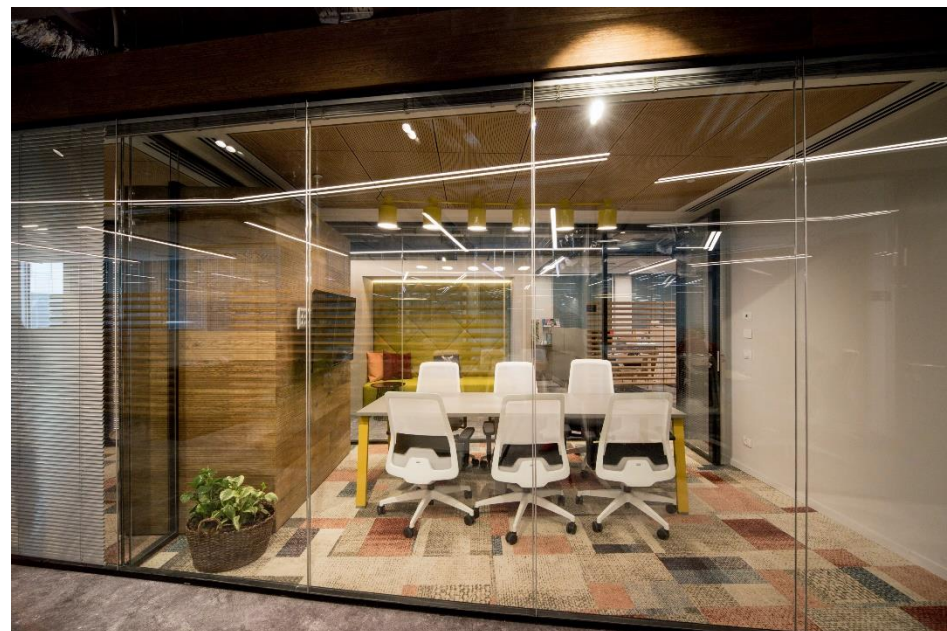

מכללת אשקלון - עיצוב פנים - מחלקת הרשמה - תמונות להמחשה