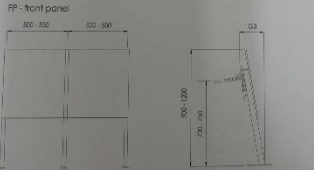

Additional options

- A Armrest type C
- B Armrest type L
- C Basket

Technical data

Mechanism type	G1 (mm)	G2 (mm)	G3 (mm)
Basic	300 - 330	340 - 370	230 - 265
LIS	300 - 330	370 - 400	260 - 290
Casette	300 - 330	350 - 380	240 - 270

tel. 48 32 3797549
biuro@krzesla.com.pl

מכללת אשקלון - ריהוט פנים