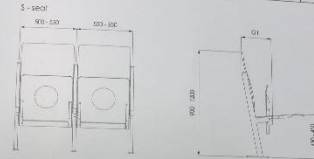

Additional options

- A Armrest type C
- B Armrest type L
- C Basket

Technical data

Mechanism type	G1 (mm)	G2 (mm)	G3 (mm)
Basic	300 - 330	340 - 370	230 - 265
LIS	300 - 330	370 - 400	260 - 290
Casette	300 - 330	350 - 380	240 - 270

tel. 48 32 3797549
biuro@krzesla.com.pl

מכללת אשקלון - ריהוט פנים