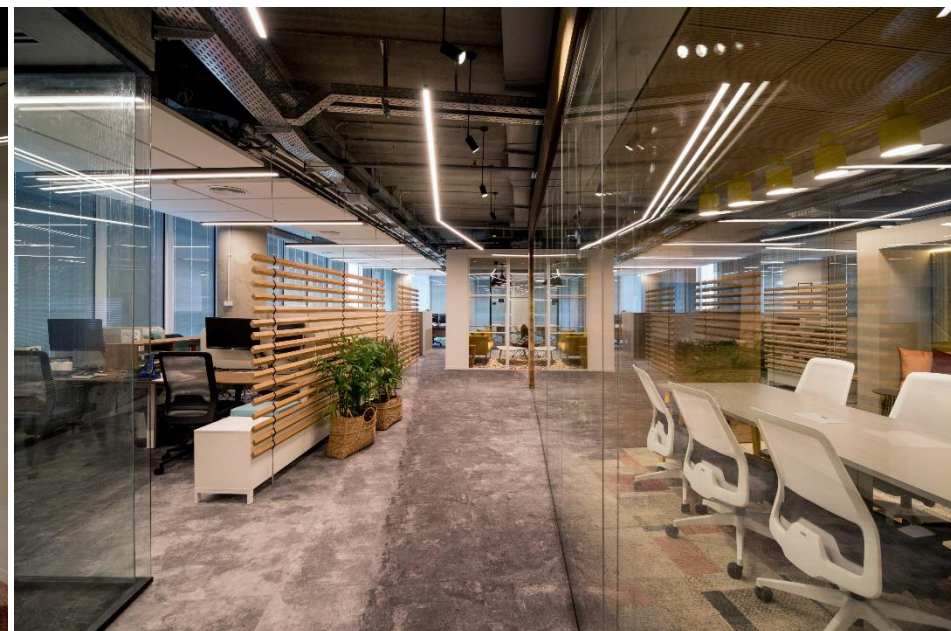

מכללת אשקלון - עיצוב פנים - מחלקת הרשמה - תמונות להמחשה