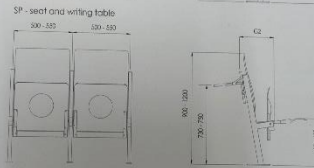

Additional options

- A Armrest type C
- B Armrest type L
- C Basket

Technical data

Mechanism type	G1 (mm)	G2 (mm)	G3 (mm)
Basic	300 - 330	340 - 370	230 - 265
LIS	300 - 330	370 - 400	260 - 290
Casette	300 - 330	350 - 380	240 - 270

tel. 48 32 3797549
biuro@krzesla.com.pl

מכללת אשקלון - ריהוט פנים