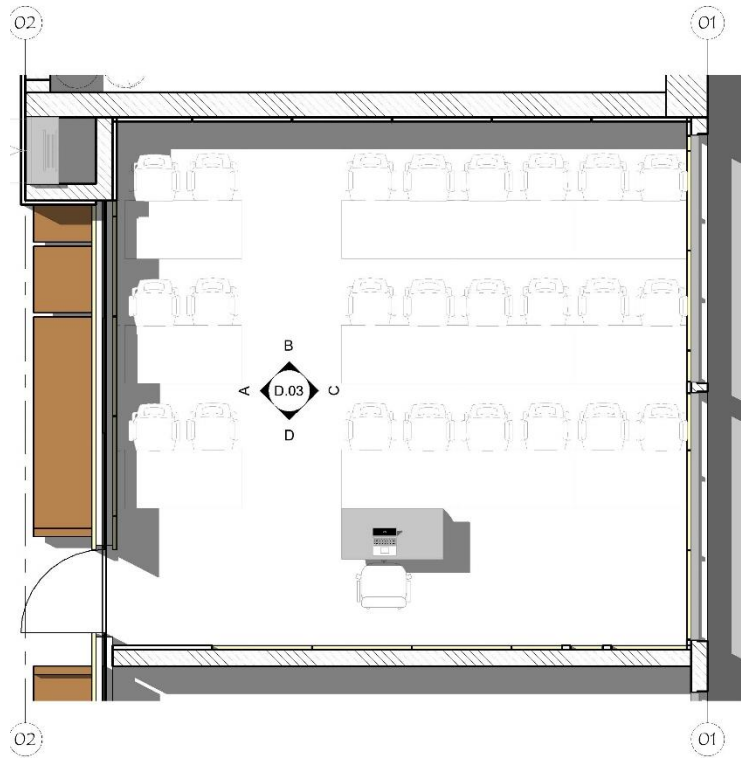

מכללת אשקלון - עיצוב פנים - כיתות