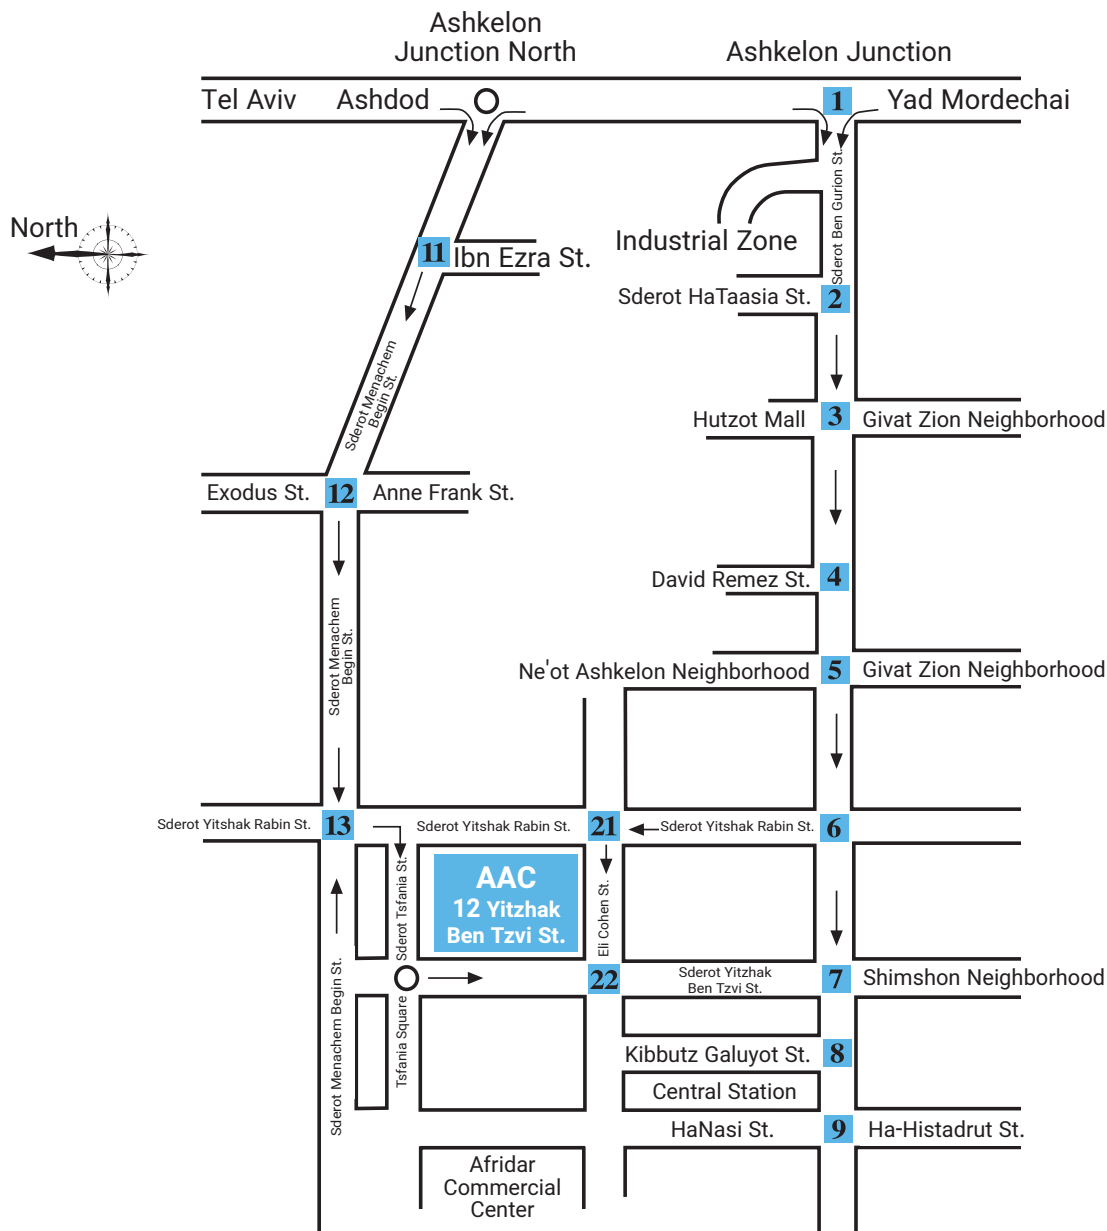

Directions

Arrival by Bus

Ashkelon Academic College (AAC) is located approximately a 10 minute walk from the central bus station.

Egged Bus Service schedule and fares information (in [English](#) and [Hebrew](#)) at 03-6948888 or *2800.

Dan Badarom Service schedule and fares information at *5467.

Arrival by Train

From the train station, you may take a bus that stops at the bus stop next to AAC.

Israel Railways schedule and fares information (in [English](#) and [Hebrew](#)) at 03-5774000, 04-8564444 or *5770.

Arrival by Private Car

AAC's address:
12 Yitzhak Ben Tzvi Street,
Ashkelon, Israel