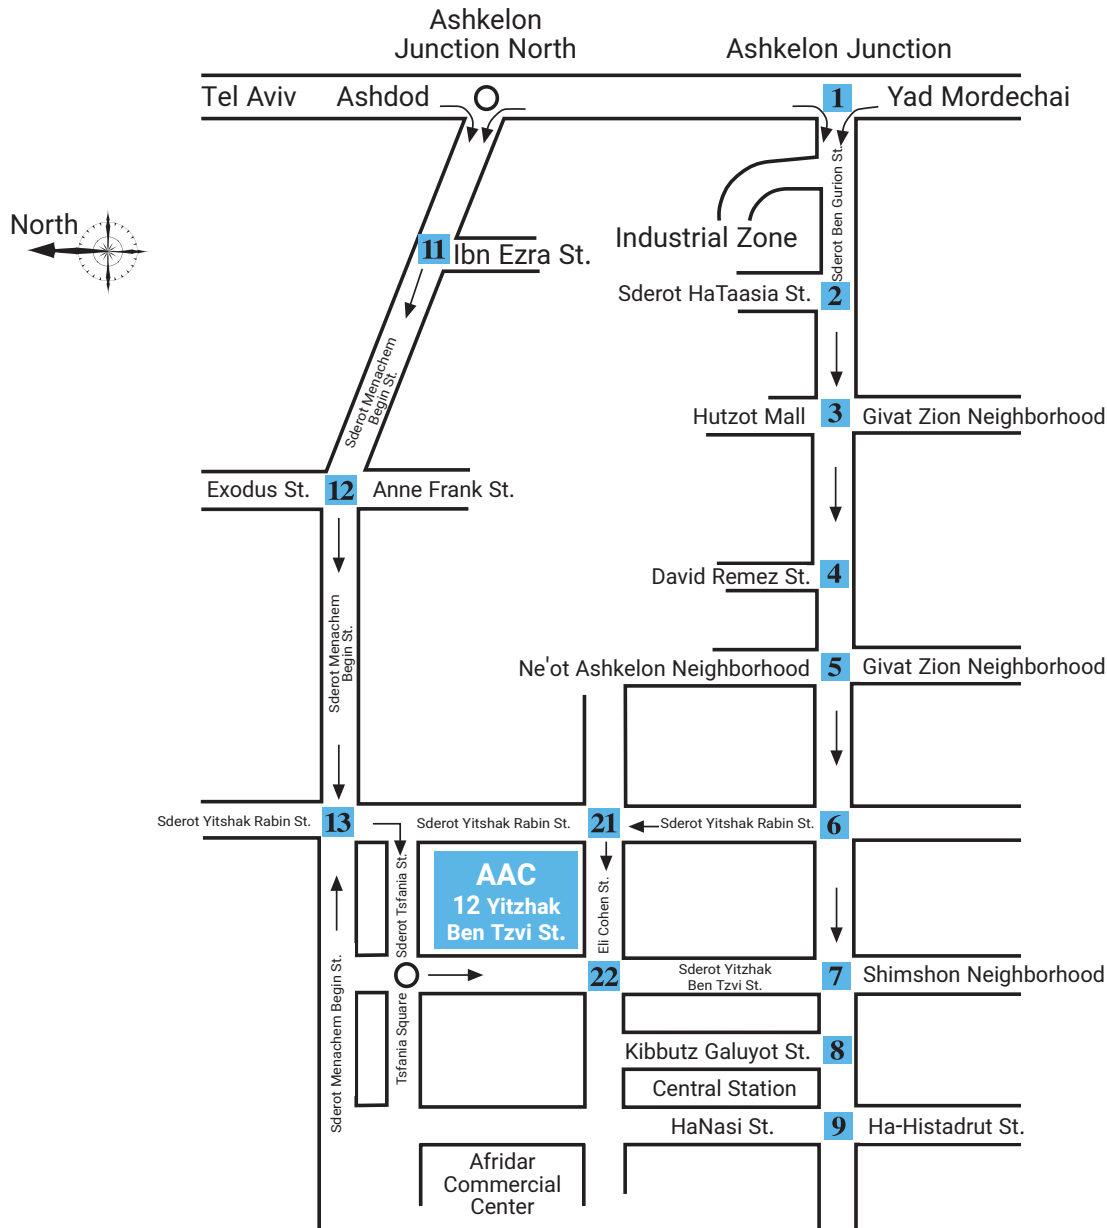

Directions

Arrival by Bus

Ashkelon Academic College (AAC) is located approximately a 10 minute walk from the central bus station.

Egged Bus Service schedule and fares information (in [English](#) and [Hebrew](#)) at 03-6948888 or *2800.

Dan Badarom Service schedule and fares information at *5467.

Arrival by Train

From the train station, you may take a bus that stops at the bus stop next to AAC.

Israel Railways schedule and fares information (in [English](#) and [Hebrew](#)) at 03-5774000, 04-8564444 or *5770.

Arrival by Private Car

AAC's address:
12 Yitzhak Ben Tzvi Street,
Ashkelon, Israel